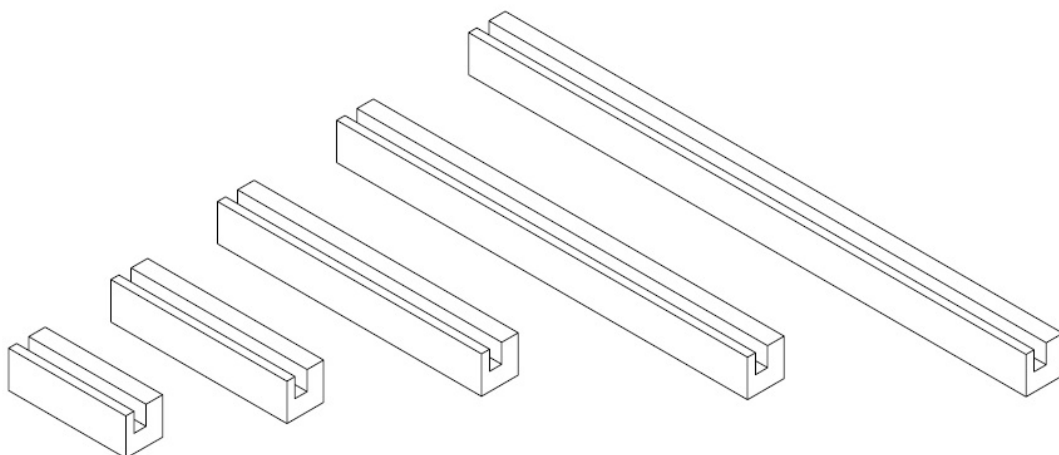

PRODUCT SHEET

Description:

Alu Clamp 120mm Chrome Pl, W/White LED Light

Item number:

22.11.303-0

Units	Box	Carton	HS Code	Barcode
Set	1	8	9405119090	 5704866103701

SISO A/S

Mileparken 11
DK-2740 Skovlunde
Denmark
VAT: DK 24786013