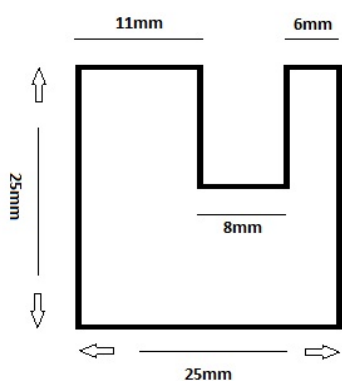

PRODUCT SHEET

Description:

Alu Clamp 120mm Chrome Pl, W/White LED Light

Item number:

22.11.303-0

Units	Box	Carton	HS Code	Barcode
Set	1	8	9405119090	 5704866103701

SISO A/S

Mileparken 11
DK-2740 Skovlunde
Denmark
VAT: DK 24786013