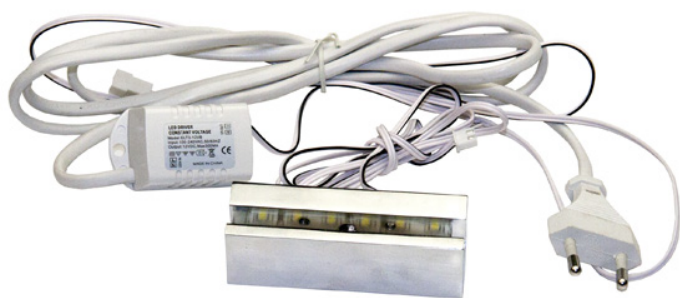

PRODUCT SHEET

Description:

Alu Clamp 120mm Chrome Pl, W/White LED Light

Item number:

22.11.303-0

Units	Box	Carton	HS Code	Barcode
Set	1	8	9405119090	 5704866103701

SISO A/S

Mileparken 11
DK-2740 Skovlunde
Denmark
VAT: DK 24786013